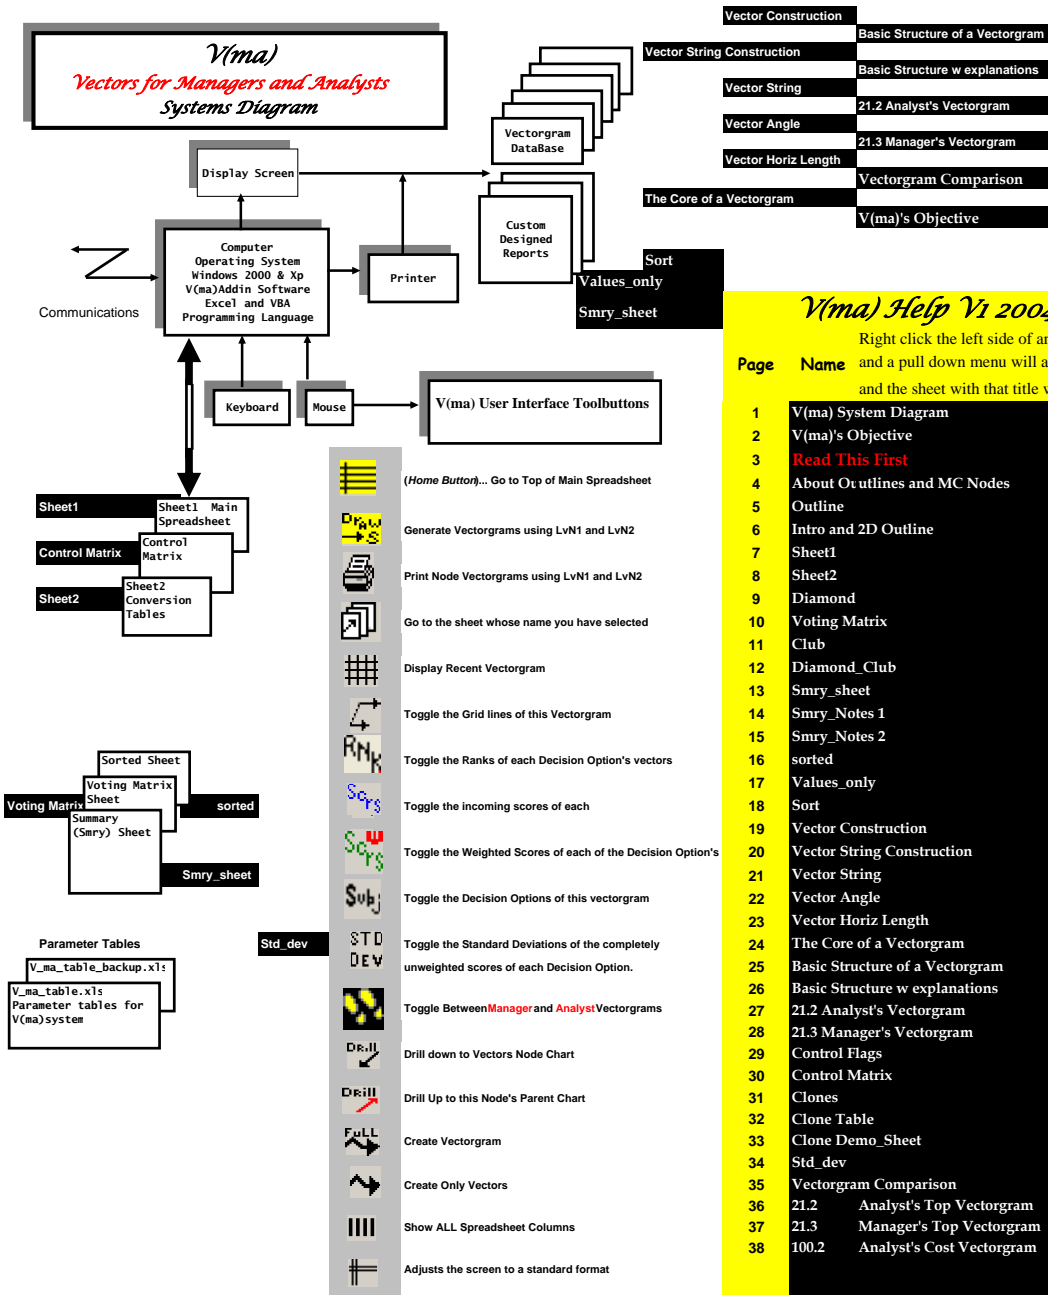

V(ma) System Diagram and Index

Vector Construction	Basic Structure of a Vectorgram
Vector String Construction	Basic Structure w explanations
Vector String	21.2 Analyst's Vectorgram
Vector Angle	21.3 Manager's Vectorgram
Vector Horiz Length	Vectorgram Comparison
The Core of a Vectorgram	V(ma)'s Objective

V(ma) Help V1 2004 Index

Right click the left side of any white title in any black cell and a pull down menu will appear. Left click "Goto Sheet" and the sheet with that title will appear.

Page	Name	
1	V(ma) System Diagram	
2	V(ma)'s Objective	Note.
3	Read This First	Some of these sheets will be zoomed out to show you the full significance of the sheet being described.
4	About Outlines and MC Nodes	<i>The beauty of these sheets is that you can zoom into the page to a very large magnification and thus see as much detail as you need.</i>
5	Outline	
6	Intro and 2D Outline	
7	Sheet1	
8	Sheet2	
9	Diamond	
10	Voting Matrix	
11	Club	
12	Diamond_Club	
13	Smry_sheet	
14	Smry_Notes 1	
15	Smry_Notes 2	
16	sorted	
17	Values_only	
18	Sort	
19	Vector Construction	
20	Vector String Construction	
21	Vector String	
22	Vector Angle	
23	Vector Horiz Length	
24	The Core of a Vectorgram	
25	Basic Structure of a Vectorgram	
26	Basic Structure w explanations	
27	21.2 Analyst's Vectorgram	
28	21.3 Manager's Vectorgram	
29	Control Flags	
30	Control Matrix	
31	Clones	
32	Clone Table	
33	Clone Demo_Sheet	
34	Std_dev	
35	Vectorgram Comparison	
36	21.2 Analyst's Top Vectorgram	
37	21.3 Manager's Top Vectorgram	
38	100.2 Analyst's Cost Vectorgram	

Intro and 2D

The remainder of the Outline's Vectorgrams can be found by selecting any cell in the Sheet1 rows of specific features and then clicking the "Go to Sheet" toolbar.

V(ma) System Diagram and Index